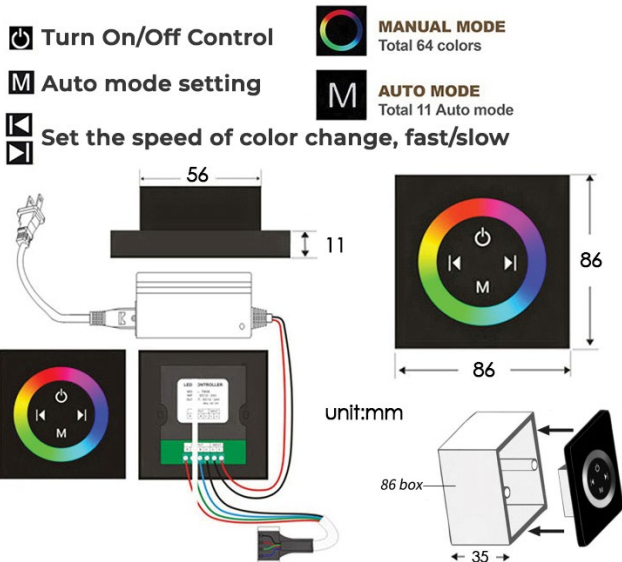

## Shower Head

- Shower Head Functions: Rainfall, Bubble, Mist
- Shower Panel /Hose Material: 304 Stainless Steel
- Showerheads Install: Embedded Ceiling Mounted
- Concealed Mixer Install: Wall-Mounted
- Shower Accessories Material: Brass
- LED Light: Need to Connect Power
- Shower Hose Length: 1.5M
- Power: 100V~240V Alternating Current (AC)
- LED Colors: 7 Colors
- Water Flow: 16L/min~28L/min
- Music: Need Bluetooth

## Touch Panel Control

All dimensions and specifications are nominal and may vary. Use actual products for accuracy in critical situations.

**Shower Mixer**

**Hand Shower**

Flow Rate: 2.0 GPM / 7.6 LPM

**Shower Mixer Connections**

**Body Jet**

Thread Interface Size: G 1/2 Inch  
 Installation Type: Wall Mounted  
 Material: Brass  
 Flow Rate: 1.5 GPM / 5.7 LPM (each Bodyspray)