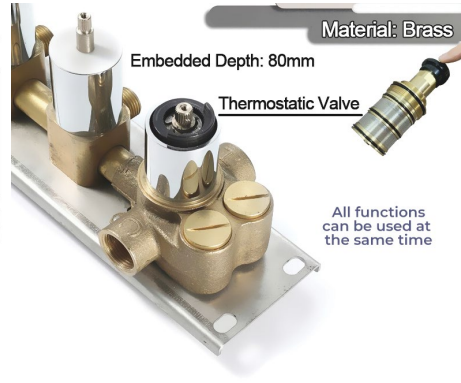

## Shower Head

- Shower Head Functions: Rainfall, Bubble, Mist
- Shower Panel /Hose Material: 304 Stainless Steel
- Showerheads Install: Embedded Ceiling Mounted
- Concealed Mixer Install: Wall-Mounted
- Shower Accessories Material: Brass
- LED Light: Need to Connect Power
- Shower Hose Length: 1.5M
- Power: 100V~240V Alternating Current (AC)
- LED Colors: 7 Colors
- Water Flow: 16L/min~28L/min
- Music: Need Bluetooth

## Touch Panel Control

All dimensions and specifications are nominal and may vary. Use actual products for accuracy in critical situations.

**Shower Mixer**

**Hand Shower**

Flow Rate: 2.0 GPM / 7.6 LPM

**Shower Mixer Connections**

**Body Jet**

Thread Interface Size: G 1/2 Inch  
 Installation Type: Wall Mounted  
 Material: Brass  
 Flow Rate: 1.5 GPM / 5.7 LPM (each Bodyspray)