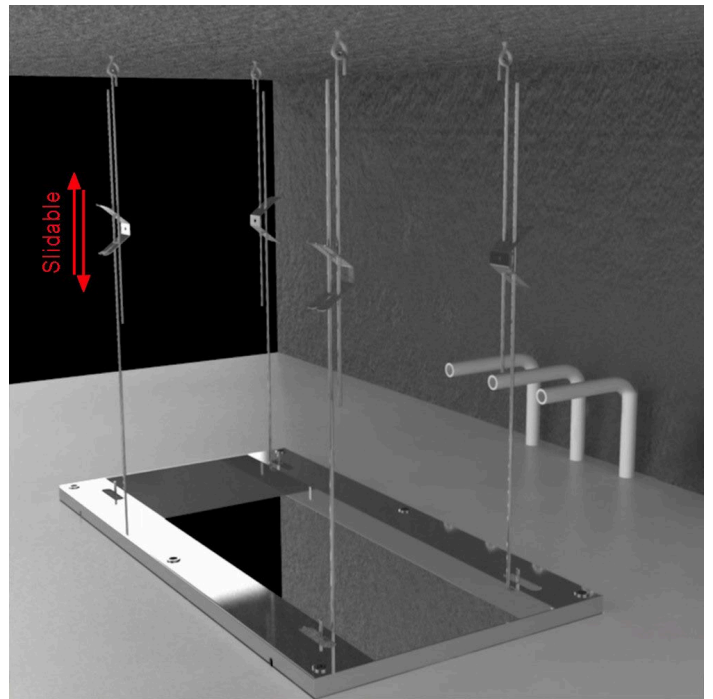

# BRUSHED GOLD THERMOSTATIC MUSICAL LED RECESSED CEILING MOUNT RAINFALL SHOWER SYSTEM WITH HANDHELD SHOWER AND JETTED BODY SPRAYS SPECIFICATIONS

## Shower Head

- Shower Head Functions: Rainfall, Bubble, Mist
- Shower Panel /Hose Material: 304 Stainless Steel
- Showerheads Install: Embedded Ceiling Mounted
- Concealed Mixer Install: Wall-Mounted
- Shower Accessories Material: Brass
- LED Light: Need to Connect Power
- Shower Hose Length: 1.5M
- Power: 100V~240V Alternating Current (AC)
- LED Colors: 7 Colors
- Water Flow: 16L/min~28L/min
- Music: Need Bluetooth

## Touch Panel Control

All dimensions and specifications are nominal and may vary. Use actual products for accuracy in critical situations.

**Shower Mixer**

**Hand Shower**

Flow Rate: 2.0 GPM / 7.6 LPM

**Shower Mixer Connections**

**Body Jet**

Thread Interface Size: G 1/2 Inch  
 Installation Type: Wall Mounted  
 Material: Brass  
 Flow Rate: 1.5 GPM / 5.7 LPM (each Bodyspray)