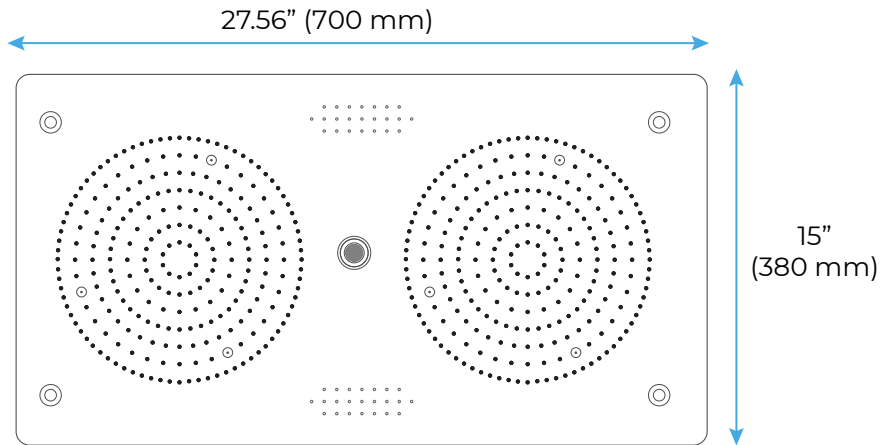

## Shower Head

- Shower Head Functions: Rainfall, Bubble, Mist
- Shower Panel /Hose Material: 304 Stainless Steel
- Showerheads Install: Embedded Ceiling Mounted
- Concealed Mixer Install: Wall-Mounted
- Shower Accessories Material: Brass
- LED Light: Need to Connect Power
- Shower Hose Length: 1.5M
- Power: 100V~240V Alternating Current (AC)
- LED Colors: 7 Colors
- Water Flow: 16L/min~28L/min
- Music: Need Bluetooth

## Touch Panel Control

All dimensions and specifications are nominal and may vary. Use actual products for accuracy in critical situations.

**Shower Mixer**

**Hand Shower**

Flow Rate: 2.0 GPM / 7.6 LPM

**Shower Mixer Connections**

**Body Jet**

Thread Interface Size: G 1/2 Inch  
 Installation Type: Wall Mounted  
 Material: Brass  
 Flow Rate: 1.5 GPM / 5.7 LPM (each Bodyspray)