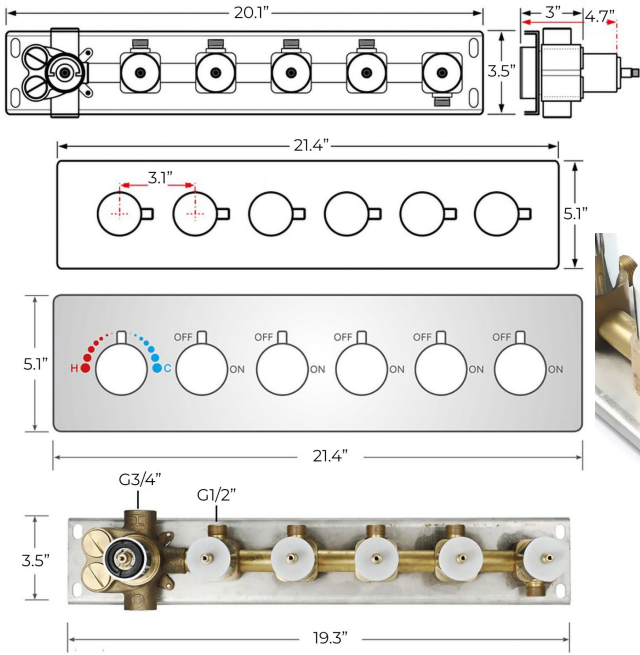

# BRUSHED GOLD THERMOSTATIC MUSICAL LED RECESSED CEILING MOUNT RAINFALL SHOWER SYSTEM WITH HANDHELD SHOWER AND JETTED BODY SPRAYS SPECIFICATIONS

## Shower Head

- Shower Head Functions: Rainfall, Bubble, Mist
- Shower Panel /Hose Material: 304 Stainless Steel
- Showerheads Install: Embedded Ceiling Mounted
- Concealed Mixer Install: Wall-Mounted
- Shower Accessories Material: Brass
- LED Light: Need to Connect Power
- Shower Hose Length: 1.5M
- Power: 100V~240V Alternating Current (AC)
- LED Colors: 7 Colors
- Water Flow: 16L/min~28L/min
- Music: Need Bluetooth

## Touch Panel Control

All dimensions and specifications are nominal and may vary. Use actual products for accuracy in critical situations.

**Shower Mixer**

**Hand Shower**

Flow Rate: 2.0 GPM / 7.6 LPM

**Shower Mixer Connections**

**Body Jet**

Thread Interface Size: G 1/2 Inch  
 Installation Type: Wall Mounted  
 Material: Brass  
 Flow Rate: 1.5 GPM / 5.7 LPM (each Bodyspray)