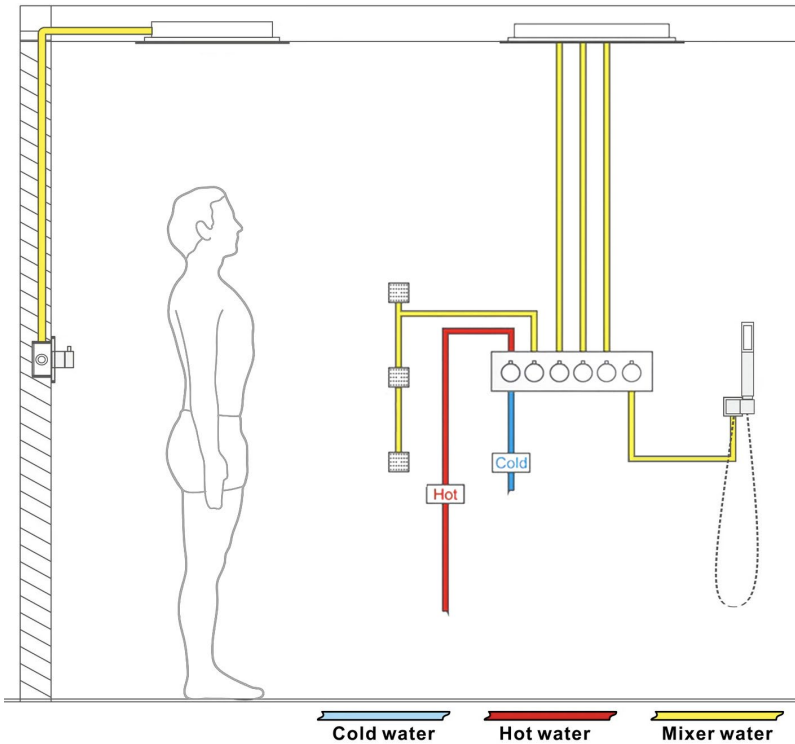

# BRUSHED GOLD THERMOSTATIC MUSICAL LED RECESSED CEILING MOUNT RAINFALL SHOWER SYSTEM WITH HANDHELD SHOWER AND JETTED BODY SPRAYS SPECIFICATIONS

## Shower Head

- Shower Head Functions: Rainfall, Bubble, Mist
- Shower Panel /Hose Material: 304 Stainless Steel
- Showerheads Install: Embedded Ceiling Mounted
- Concealed Mixer Install: Wall-Mounted
- Shower Accessories Material: Brass
- LED Light: Need to Connect Power
- Shower Hose Length: 1.5M
- Power: 100V~240V Alternating Current (AC)
- LED Colors: 7 Colors
- Water Flow: 16L/min~28L/min
- Music: Need Bluetooth

## Touch Panel Control

All dimensions and specifications are nominal and may vary. Use actual products for accuracy in critical situations.

**Shower Mixer**

**Hand Shower**

Flow Rate: 2.0 GPM / 7.6 LPM

**Shower Mixer Connections**

**Body Jet**

Thread Interface Size: G 1/2 Inch  
 Installation Type: Wall Mounted  
 Material: Brass  
 Flow Rate: 1.5 GPM / 5.7 LPM (each Bodyspray)