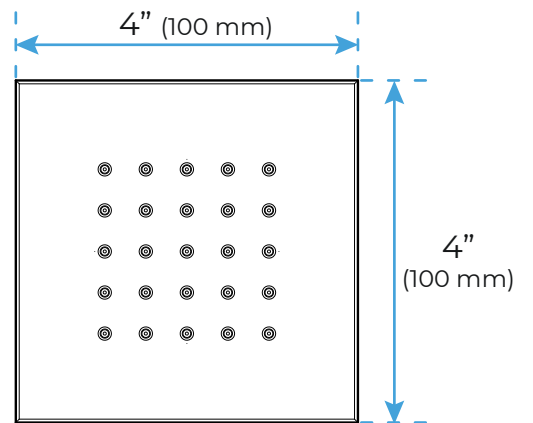

## Shower Head

- Shower Head Functions: Rainfall, Bubble, Mist
- Shower Panel /Hose Material: 304 Stainless Steel
- Showerheads Install: Embedded Ceiling Mounted
- Concealed Mixer Install: Wall-Mounted
- Shower Accessories Material: Brass
- LED Light: Need to Connect Power
- Shower Hose Length: 1.5M
- Power: 100V~240V Alternating Current (AC)
- LED Colors: 7 Colors
- Water Flow: 16L/min~28L/min
- Music: Need Bluetooth

## Touch Panel Control

All dimensions and specifications are nominal and may vary. Use actual products for accuracy in critical situations.

**Shower Mixer**

**Hand Shower**

Flow Rate: 2.0 GPM / 7.6 LPM

**Shower Mixer Connections**

**Body Jet**

Thread Interface Size: G 1/2 Inch  
 Installation Type: Wall Mounted  
 Material: Brass  
 Flow Rate: 1.5 GPM / 5.7 LPM (each Bodyspray)