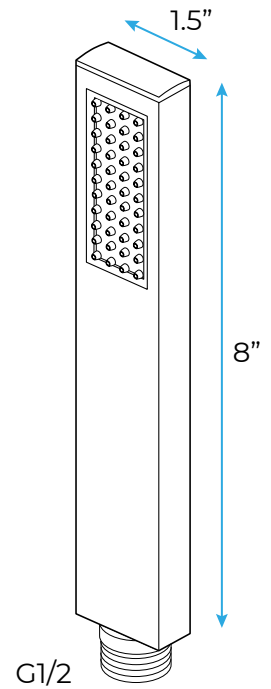

## Shower Head

- Shower Head Functions: Rainfall, Bubble, Mist
- Shower Panel /Hose Material: 304 Stainless Steel
- Showerheads Install: Embedded Ceiling Mounted
- Concealed Mixer Install: Wall-Mounted
- Shower Accessories Material: Brass
- LED Light: Need to Connect Power
- Shower Hose Length: 1.5M
- Power: 100V~240V Alternating Current (AC)
- LED Colors: 7 Colors
- Water Flow: 16L/min~28L/min
- Music: Need Bluetooth

## Touch Panel Control

All dimensions and specifications are nominal and may vary. Use actual products for accuracy in critical situations.

**Shower Mixer**

**Hand Shower**

Flow Rate: 2.0 GPM / 7.6 LPM

**Shower Mixer Connections**

**Body Jet**

Thread Interface Size: G 1/2 Inch  
 Installation Type: Wall Mounted  
 Material: Brass  
 Flow Rate: 1.5 GPM / 5.7 LPM (each Bodyspray)